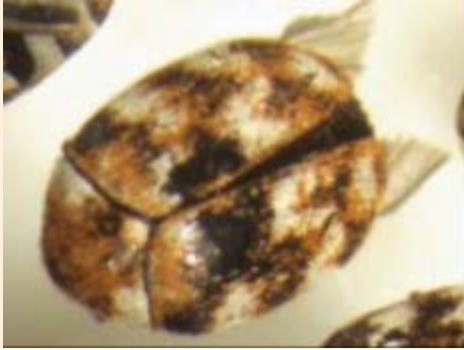

## VARIED CARPET BEETLES

*Anthrenus verbasci*

### PEST STATS

**Color:** Black centers, with white, brown and yellow patches in an irregular arrangement

**Legs:** 6

**Shape:** Round

**Size:** 1/16

**Antennae:** Yes

**Region:** Found throughout U.S.

Varied carpet beetles get their name from the rainbow of color on their back surfaces.

### Habits

These pests enjoy dining on carpets, woolen fabrics, dead insects, furs, hides, feathers, horns, hair, silk and bones. It can take 249-354 days to three years for varied carpet beetles to grow from an egg to an adult.

## Threats

Varied carpet beetles feed on dead insects, but also feed on upholstery and carpet, so they can damage those materials. They can also damage clothing fabric.